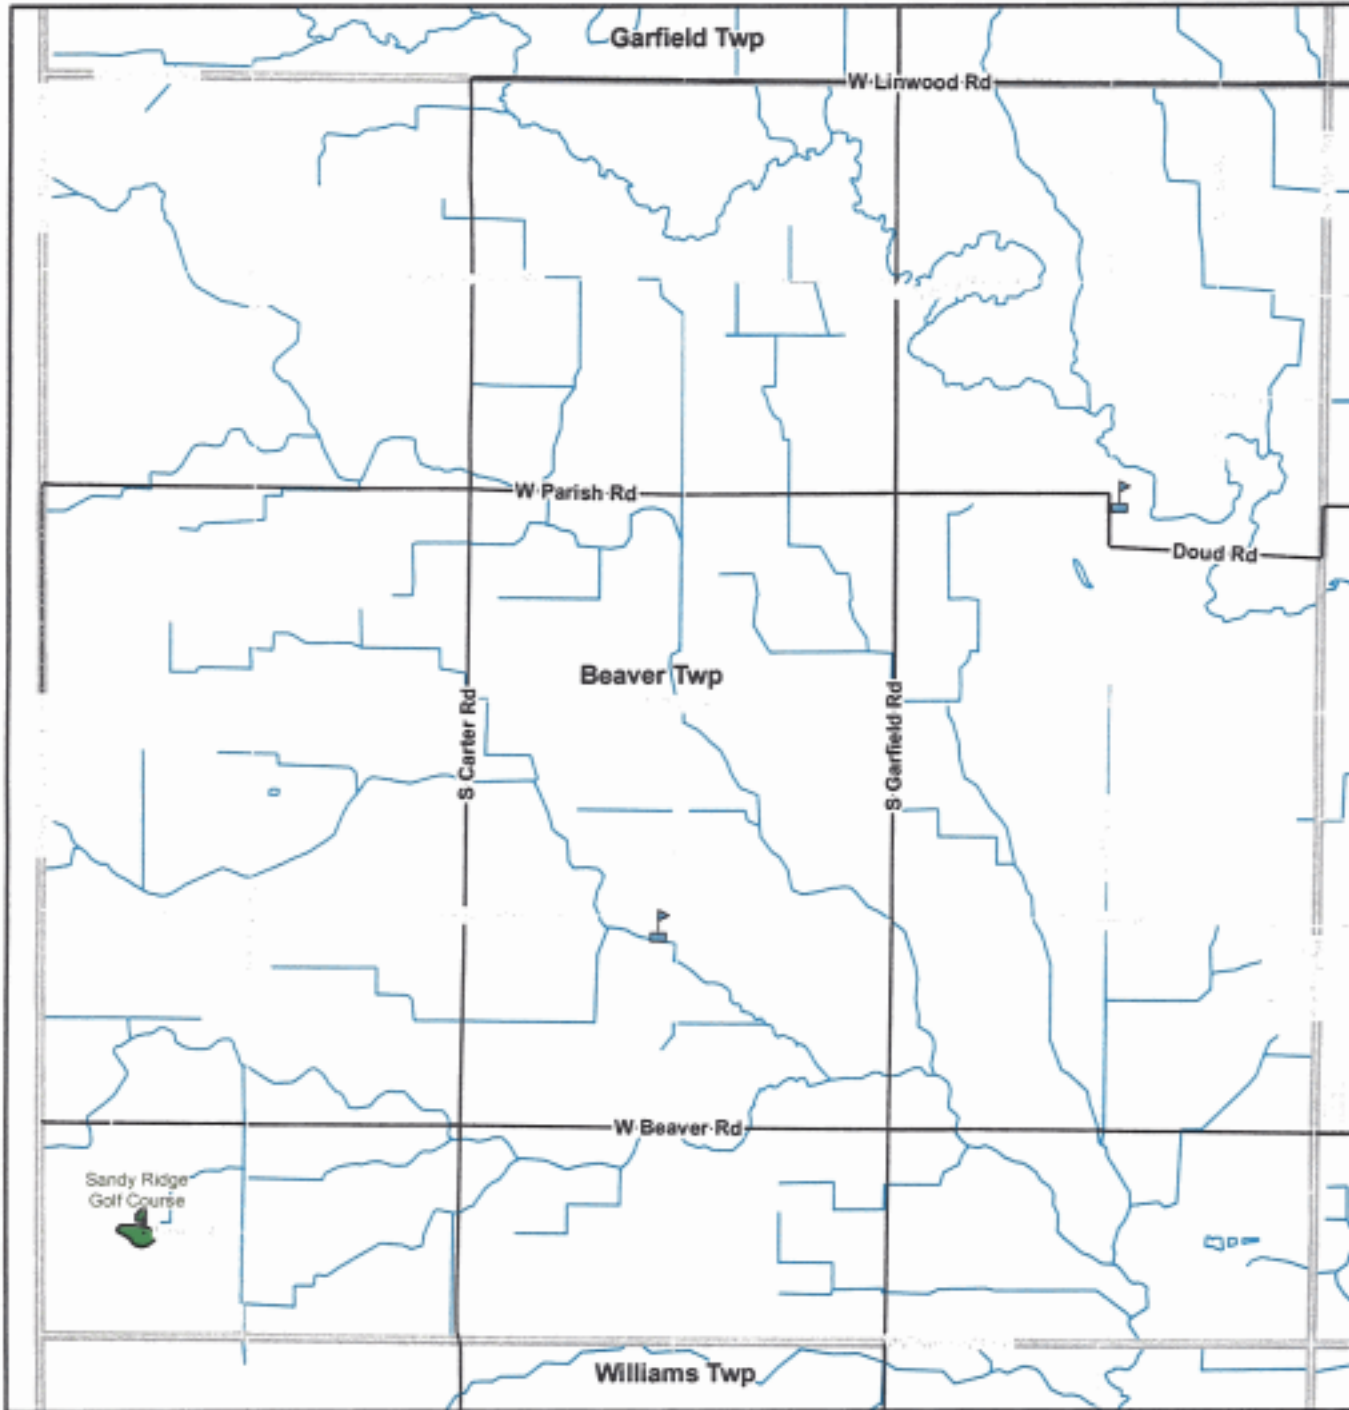

### Community Description

Beaver Township is a rural township located approximately 10 miles northwest of Bay City. Lands in the township are used largely for agricultural purposes. The Kawawlin River flows across the northeast portion of the Township. According to the 2000 Census, Beaver Township has 2,806 people.

## Park & Trail Locations